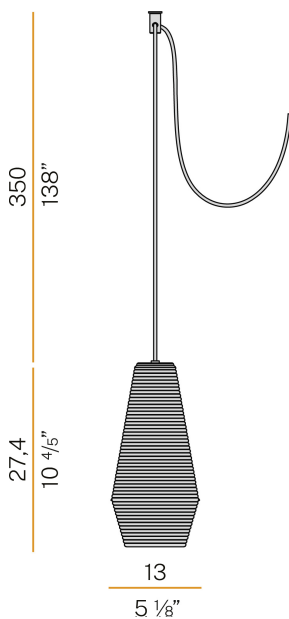

PANZERI

Olivia

220-240V AC

M09754.000.0200

black/amber diffuser

Data sheet

CODE	M09754.000.0200
SYSTEM POWER CONSUMPTION	max 57W
LIGHT SOURCE	LED retrofit / halogen
LIGHT SOURCE KIT	* included
COMPATIBLE SOURCES	LED retrofit bulb 8W E27 2700K Ra80 1050lm (no dimming) * / max 57W E27
COLOUR TEMPERATURE	2700K Ra>80
LIGHT DISTRIBUTION	diffused
POWER SUPPLY	220-240V AC
FREQUENCY	50/60Hz
NOMINAL LUMINOUS FLUX	1050lm
WEIGHT	1,04 Kg
PROTECTION DEGREE	IP20
COLOUR TOLLERANCES	SDCM <6
PACKING DIMENSIONS (CM)	0,0 x 0,0 x 0,0

Multiple suspension lighting fixture for interiors, with direct and indirect light emission. Rough aluminium structure.

Diffuser in blown glass with white, crystal, steel, amber, bronze, tobacco or green ribbing finish.

Turned pickled sheet metal closing disk in black or mat brass polyacrylic paint. 3,5m (137,8") long suspension and power cable in PVC with black fabric covering. Provided without power canopy, complete with polycarbonate hook.

Technical drawing